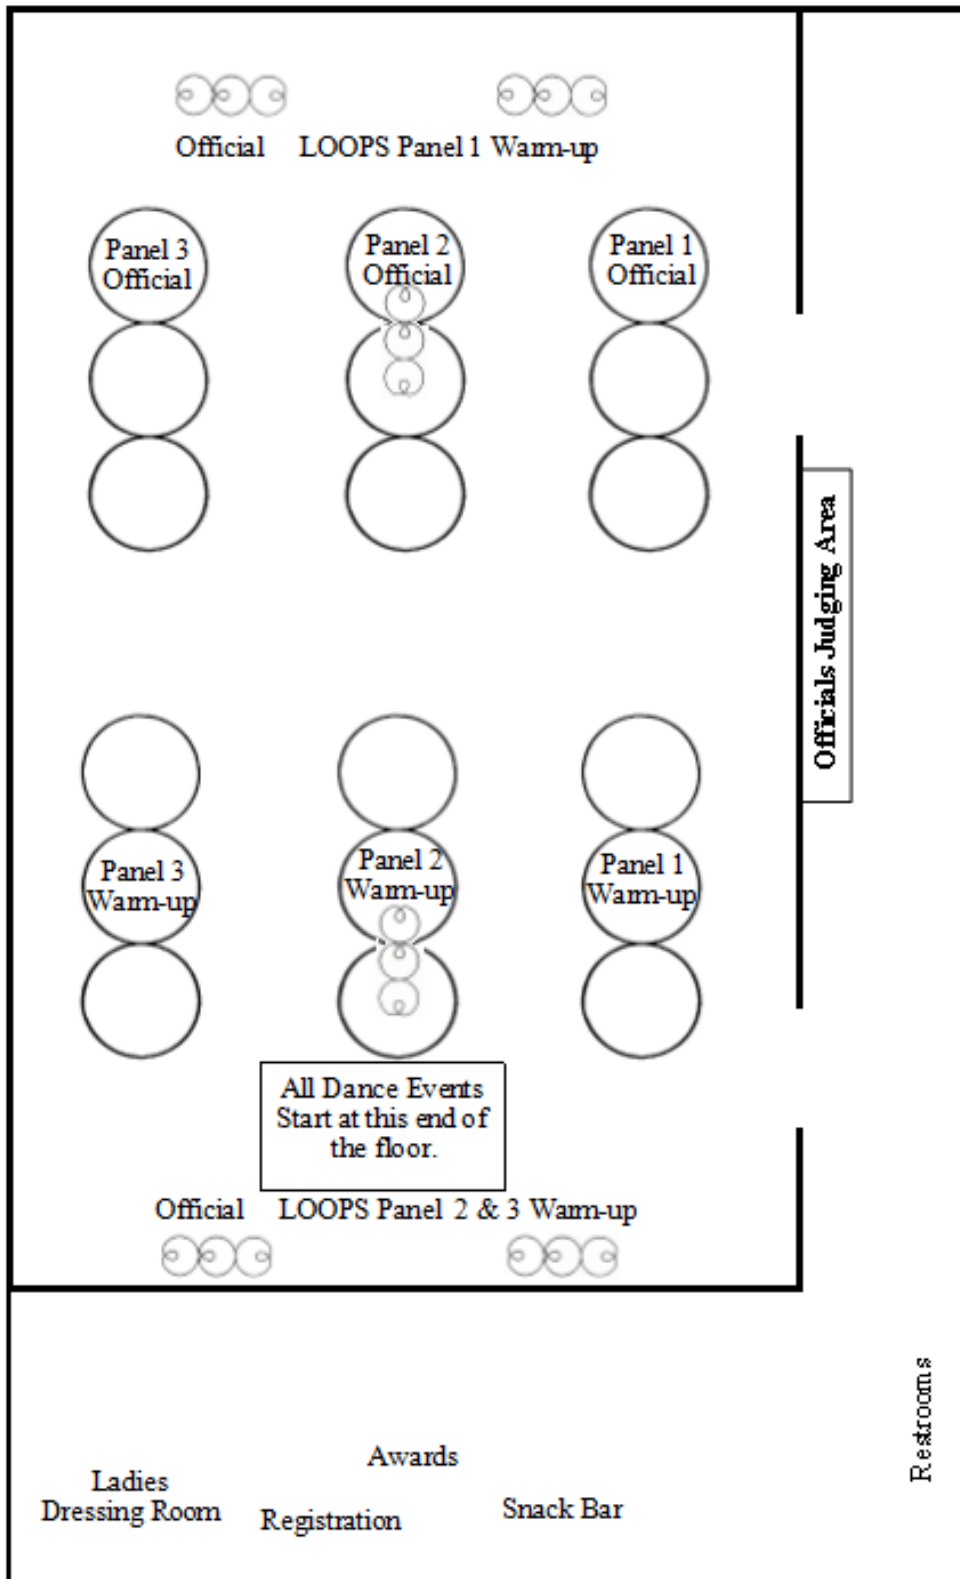

A few details for the meet:

- There is no practice Saturday Evening. All Saturday events have been moved to skate Sunday, December 3<sup>rd</sup>.
- All figure warm-ups will be 6 minutes... dances approximately 2 minutes each. Freestyle warmup is maximum time plus one minute.
- Two dances / two figures will be skated.
- Events with the same start time will be skated together and judged separately.
- We will skate two skaters / two teams on the floor for safety and improved skating performance.
- Please start all dances at the opposite side of the floor near the sound booth.
- Our snack bar will be open the entire meet with a variety of great foods and drinks.
- Figure Events will not start early if we are ahead of schedule. We will instead have a general figure practice that will last until the scheduled time to start.

**Figure Panel 3 & Loop Panel 1**

- \* 9:45 AM 1 Classic Gold Women Loops
- \* 9:45 AM 1 Advanced Co-Ed Loops
- \* 10:00 AM 1 Bronze Div 2 Men Figures
- \* 10:00 AM 1 Bronze Div 3 Men Figures

**Figure Panel 3 & Loop Panel 1 Cont.**

Except for the first events of the day, Skaters MUST be ready to skate one hour before their scheduled time to skate.

Awards will be presented in the Awards Area as they are tabulated.

\* Events with the same start time will be warmed-up together and judged separately.

2017 Winter Invitational at:

Final Schedule

December 3, 2017

Revised 11/30/17